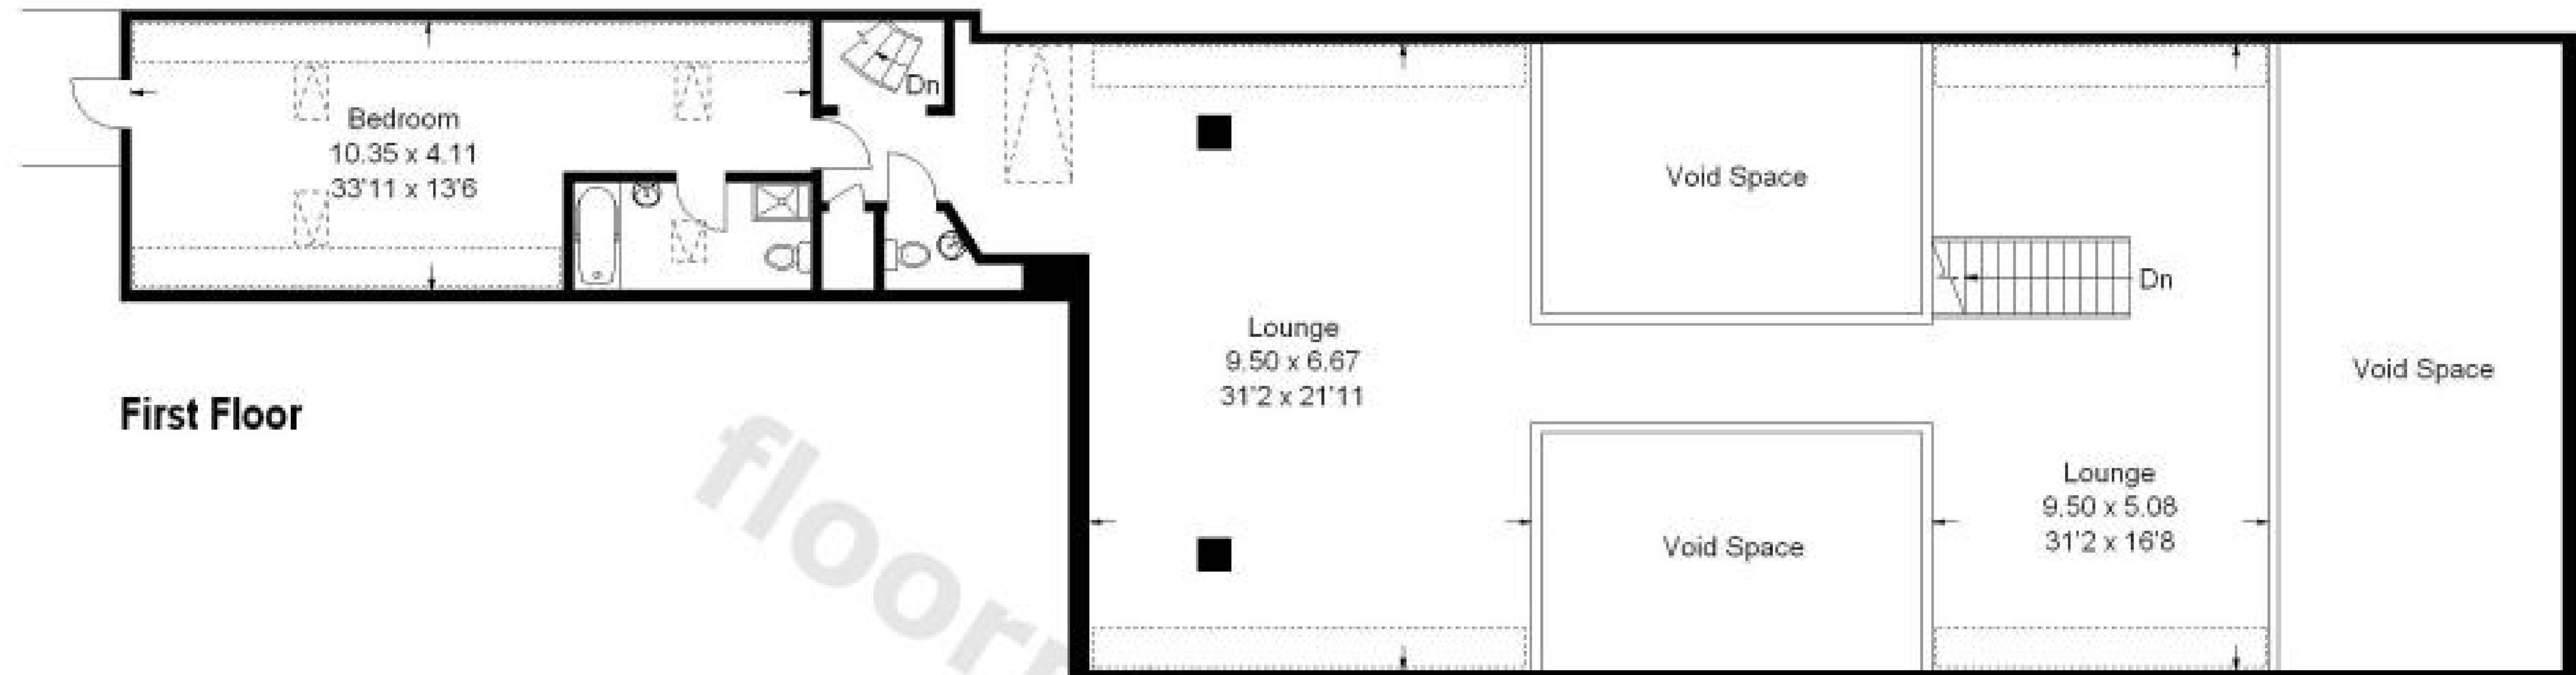

# Great Higham Barn, Doddington, ME9 0AP

Approximate Gross Internal Area (Excluding Void Space) = 463 sq m / 4984 sq ft

**First Floor**

= Reduced headroom below 1.5 m / 5'0"

**Ground Floor**