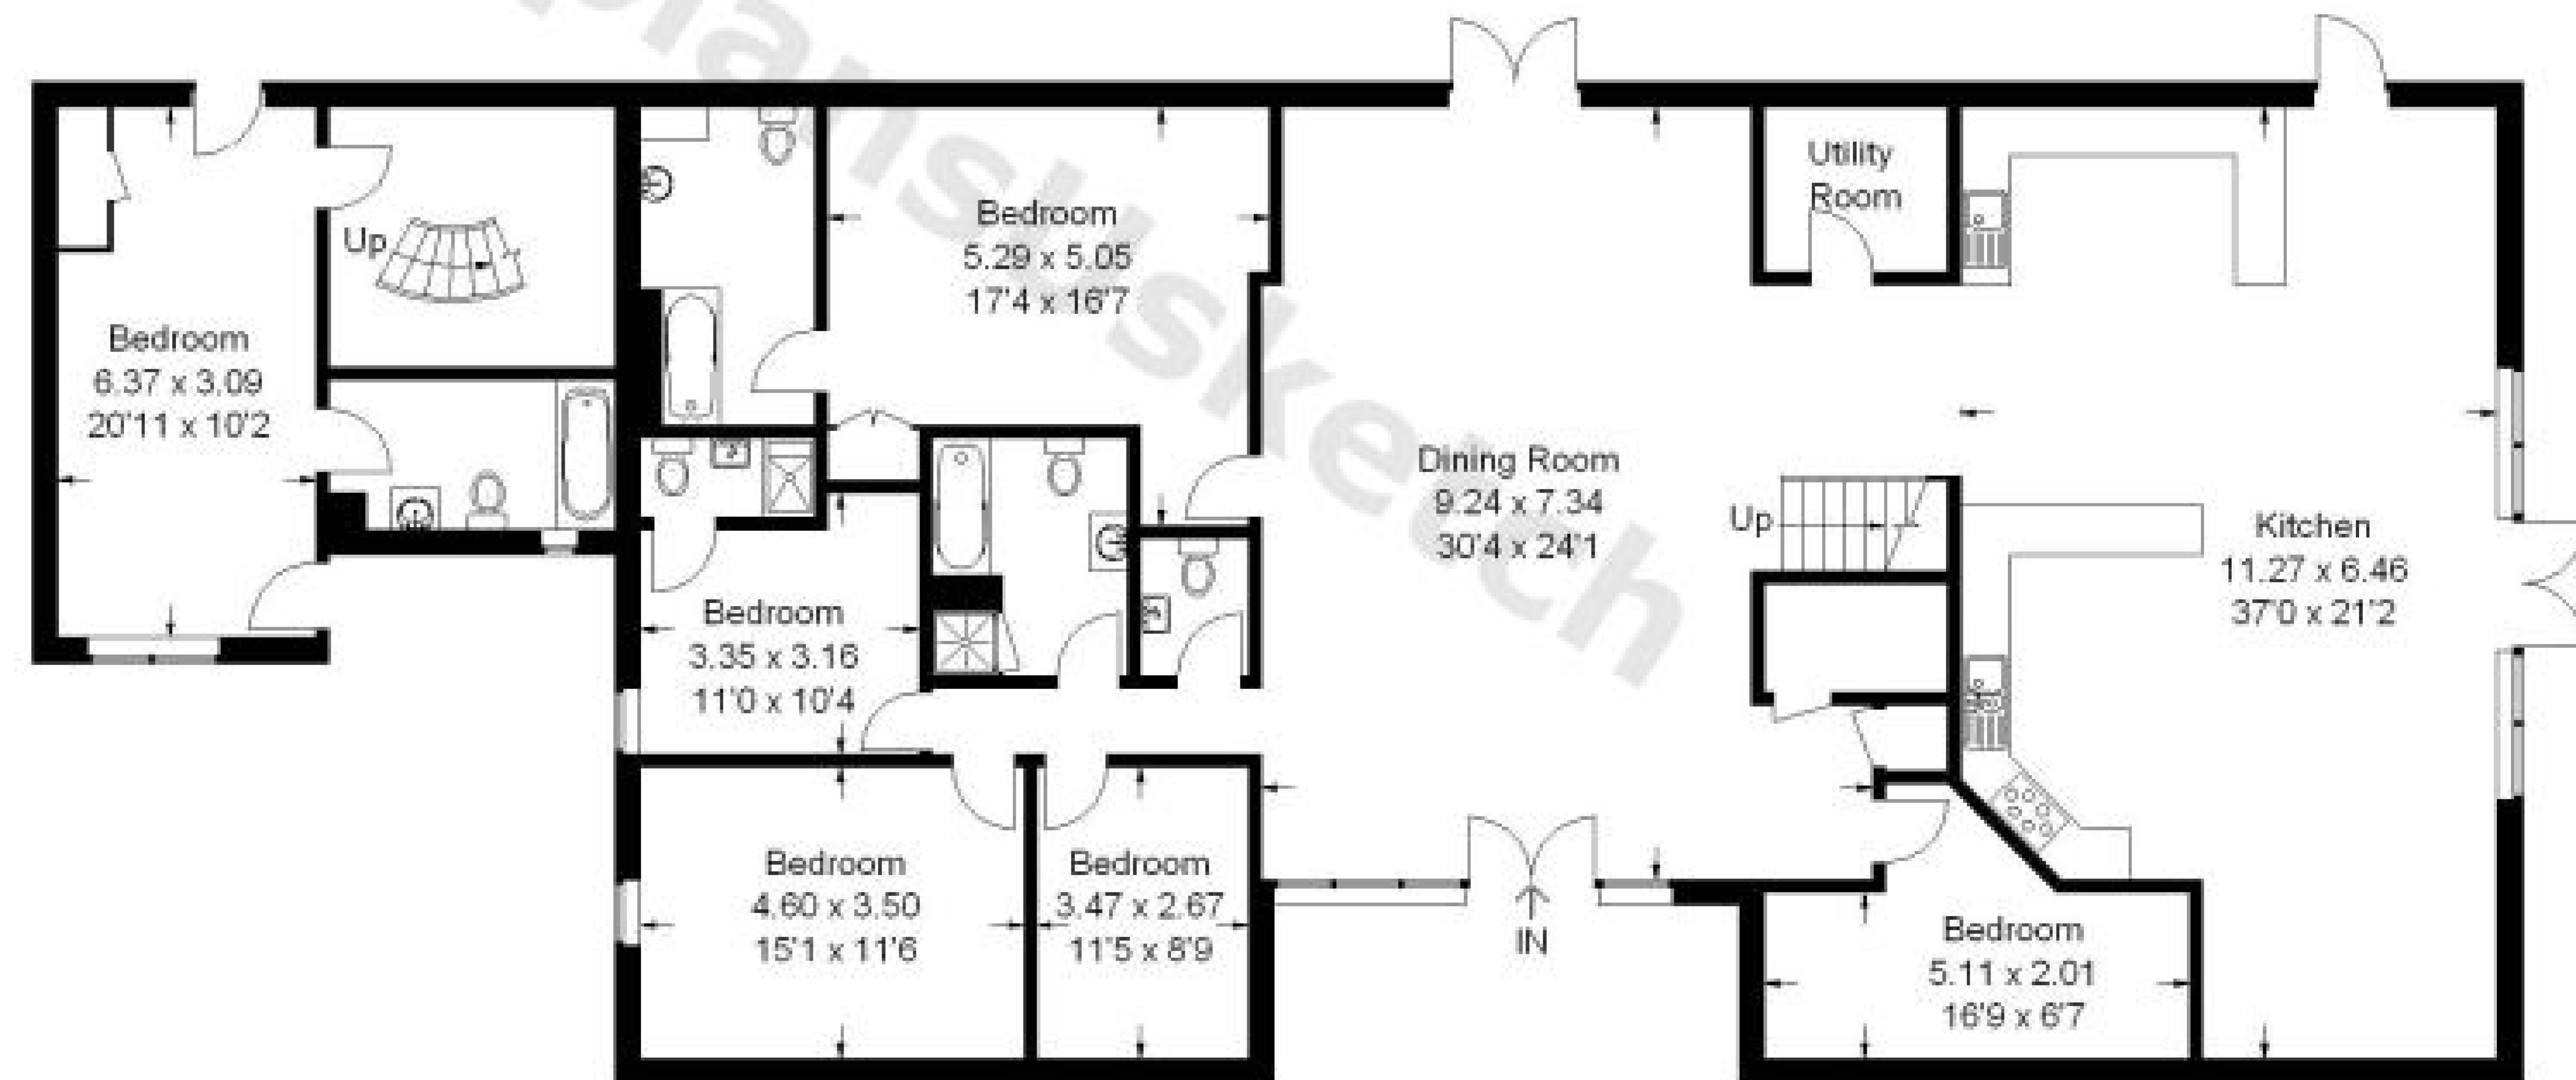

# Great Higham Barn, Doddington, ME9 0AP

Approximate Gross Internal Area (Excluding Void Space) = 463 sq m / 4984 sq ft

**First Floor**

= Reduced headroom below 1.5 m / 5'0"

**Ground Floor**