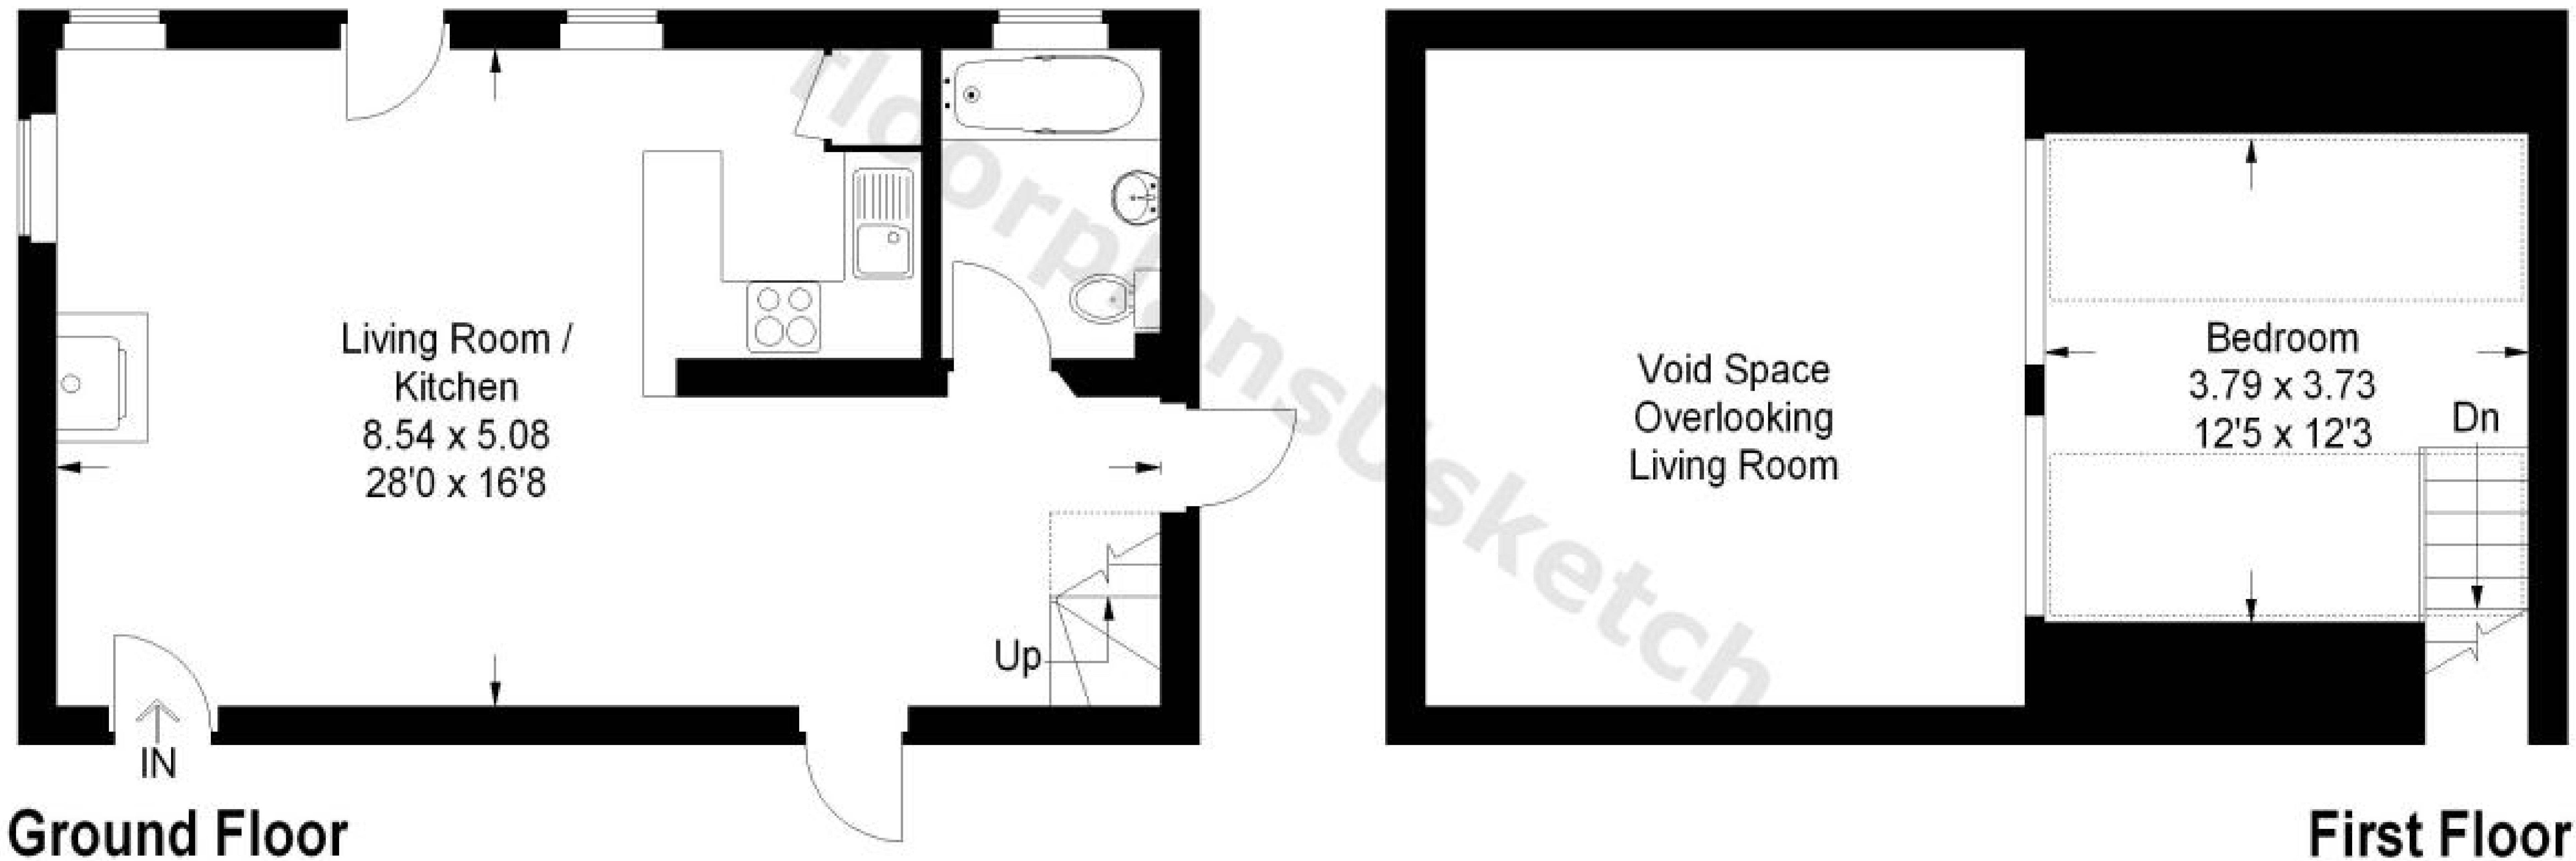

# Cherry Cottage, Doddington, ME9 0AP

Approximate Gross Internal Area  
(Excluding Void Space Overlooking Living Room)  
58 sq m / 624 sq ft

 = Reduced headroom below 1.5 m / 5'0

Illustration for identification purposes only, measurements are approximate, not to scale.  
FloorplansUsketch.com © 2013 (ID85541)